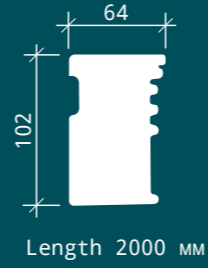

Arched flexible element 1.61.511

Moulding 1.51.513

Baseboard 1.53.501

CEILING ROSES

Rose 1.56.503

Diameter 912 mm
Width 42 mm

Flexible rose 1.56.511

Diameter 86 mm
Width 84 mm

CEILING ROSES

Rose 1.56.502

Diameter 596 mm
Width 50 mm

Rose 1.56.501

Diameter 320 mm
Width 58 mm

Ornament 1.60.501

Height 166 mm
Depth 20 mm
Width 172 mm

WALL PANELS

Decorative panel 1.59.501

Height	400 mm
Depth	52 mm
Width	350 mm

Decorative panel 1.59.503

Height	500 mm
Depth	60 mm
Width	500 mm

Ornament 1.60.503

Height	92 mm
Depth	28 mm
Width	92 mm

1.59.501

1.51.513

Height	208 mm
Depth	24 mm
Width	250 mm

1.57.504

1.57.501

1.57.502

1.57.503

Collection creators
**Anton Lyubarev and
Elena Lyubareva**