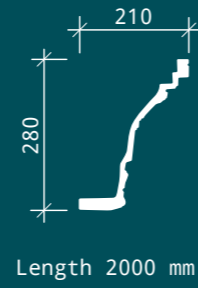

CORNICES

Cornice 1.50.504