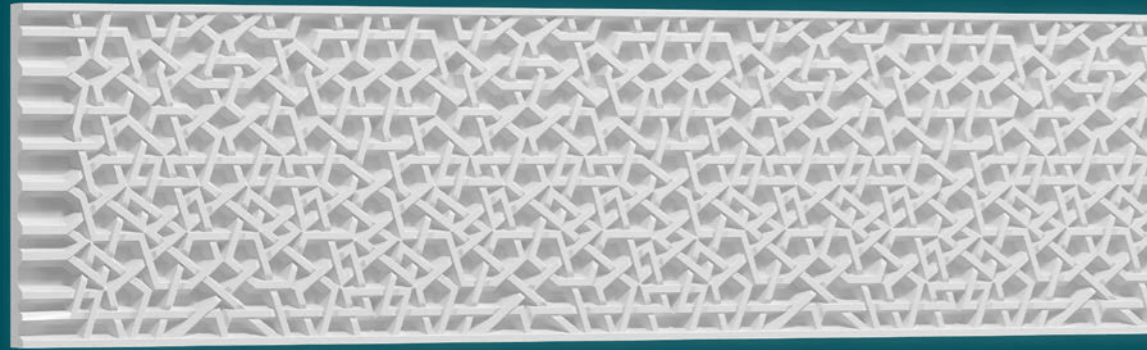

MOULDINGS

Moulding 1.51.518