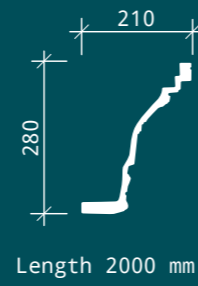

Cornice 1.50.524