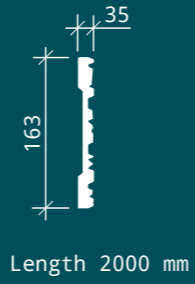

MOULDINGS

Moulding 1.51.502