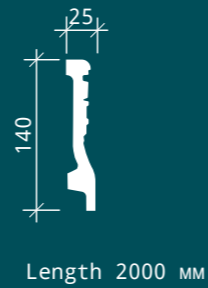

Arched flexible element 1.61.511

Moulding 1.51.513

Baseboard 1.53.501

CEILING ROSES

Rose 1.56.503

Diameter 912 mm
Width 42 mm

Flexible rose 1.56.511

Diameter 86 mm
Width 84 mm

CEILING ROSES

Rose 1.56.502

Diameter 596 mm
Width 50 mm

Rose 1.56.501

Diameter 320 mm
Width 58 mm

Ornament 1.60.501

Height 166 mm
Depth 20 mm
Width 172 mm

WALL PANELS

Decorative panel 1.59.501

Height	400 mm
Depth	52 mm
Width	350 mm

Decorative panel 1.59.503

Height	500 mm
Depth	60 mm
Width	500 mm

Ornament 1.60.503

Height	92 mm
Depth	28 mm
Width	92 mm

1.59.501

1.51.513

Height	208 mm
Depth	24 mm
Width	250 mm

1.57.504

1.57.501

1.57.502

1.57.503

Collection creators
**Anton Lyubarev and
Elena Lyubareva**