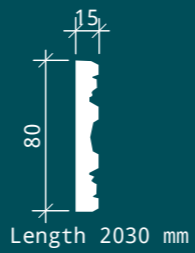

Moulding 1.51.503