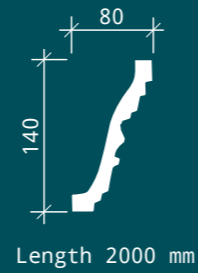

Cornice 1.50.503