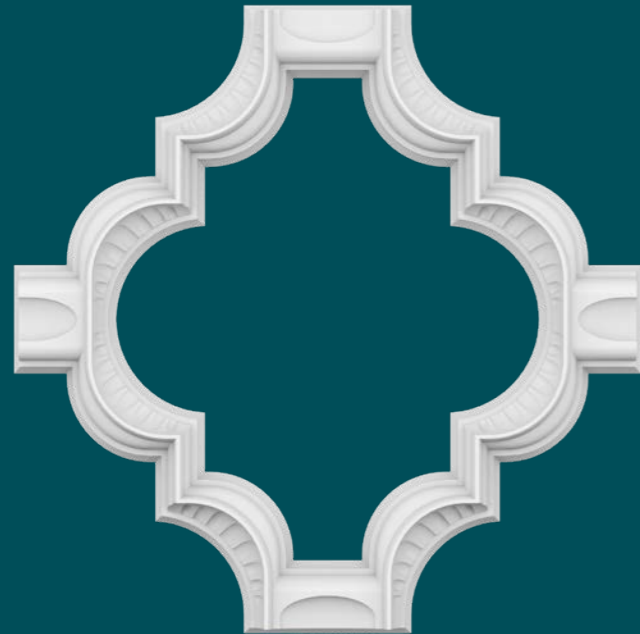

CEILING ROSES

Rose 1.56.502

Diameter 596 mm
Width 50 mm

Rose 1.56.501

Diameter 320 mm
Width 58 mm

Ornament 1.60.501

Height 166 mm
Depth 20 mm
Width 172 mm

WALL PANELS

Decorative panel 1.59.501

Height	400 mm
Depth	52 mm
Width	350 mm

Decorative panel 1.59.503

Height	500 mm
Depth	60 mm
Width	500 mm

Ornament 1.60.503

Height	92 mm
Depth	28 mm
Width	92 mm

1.59.501

1.51.513