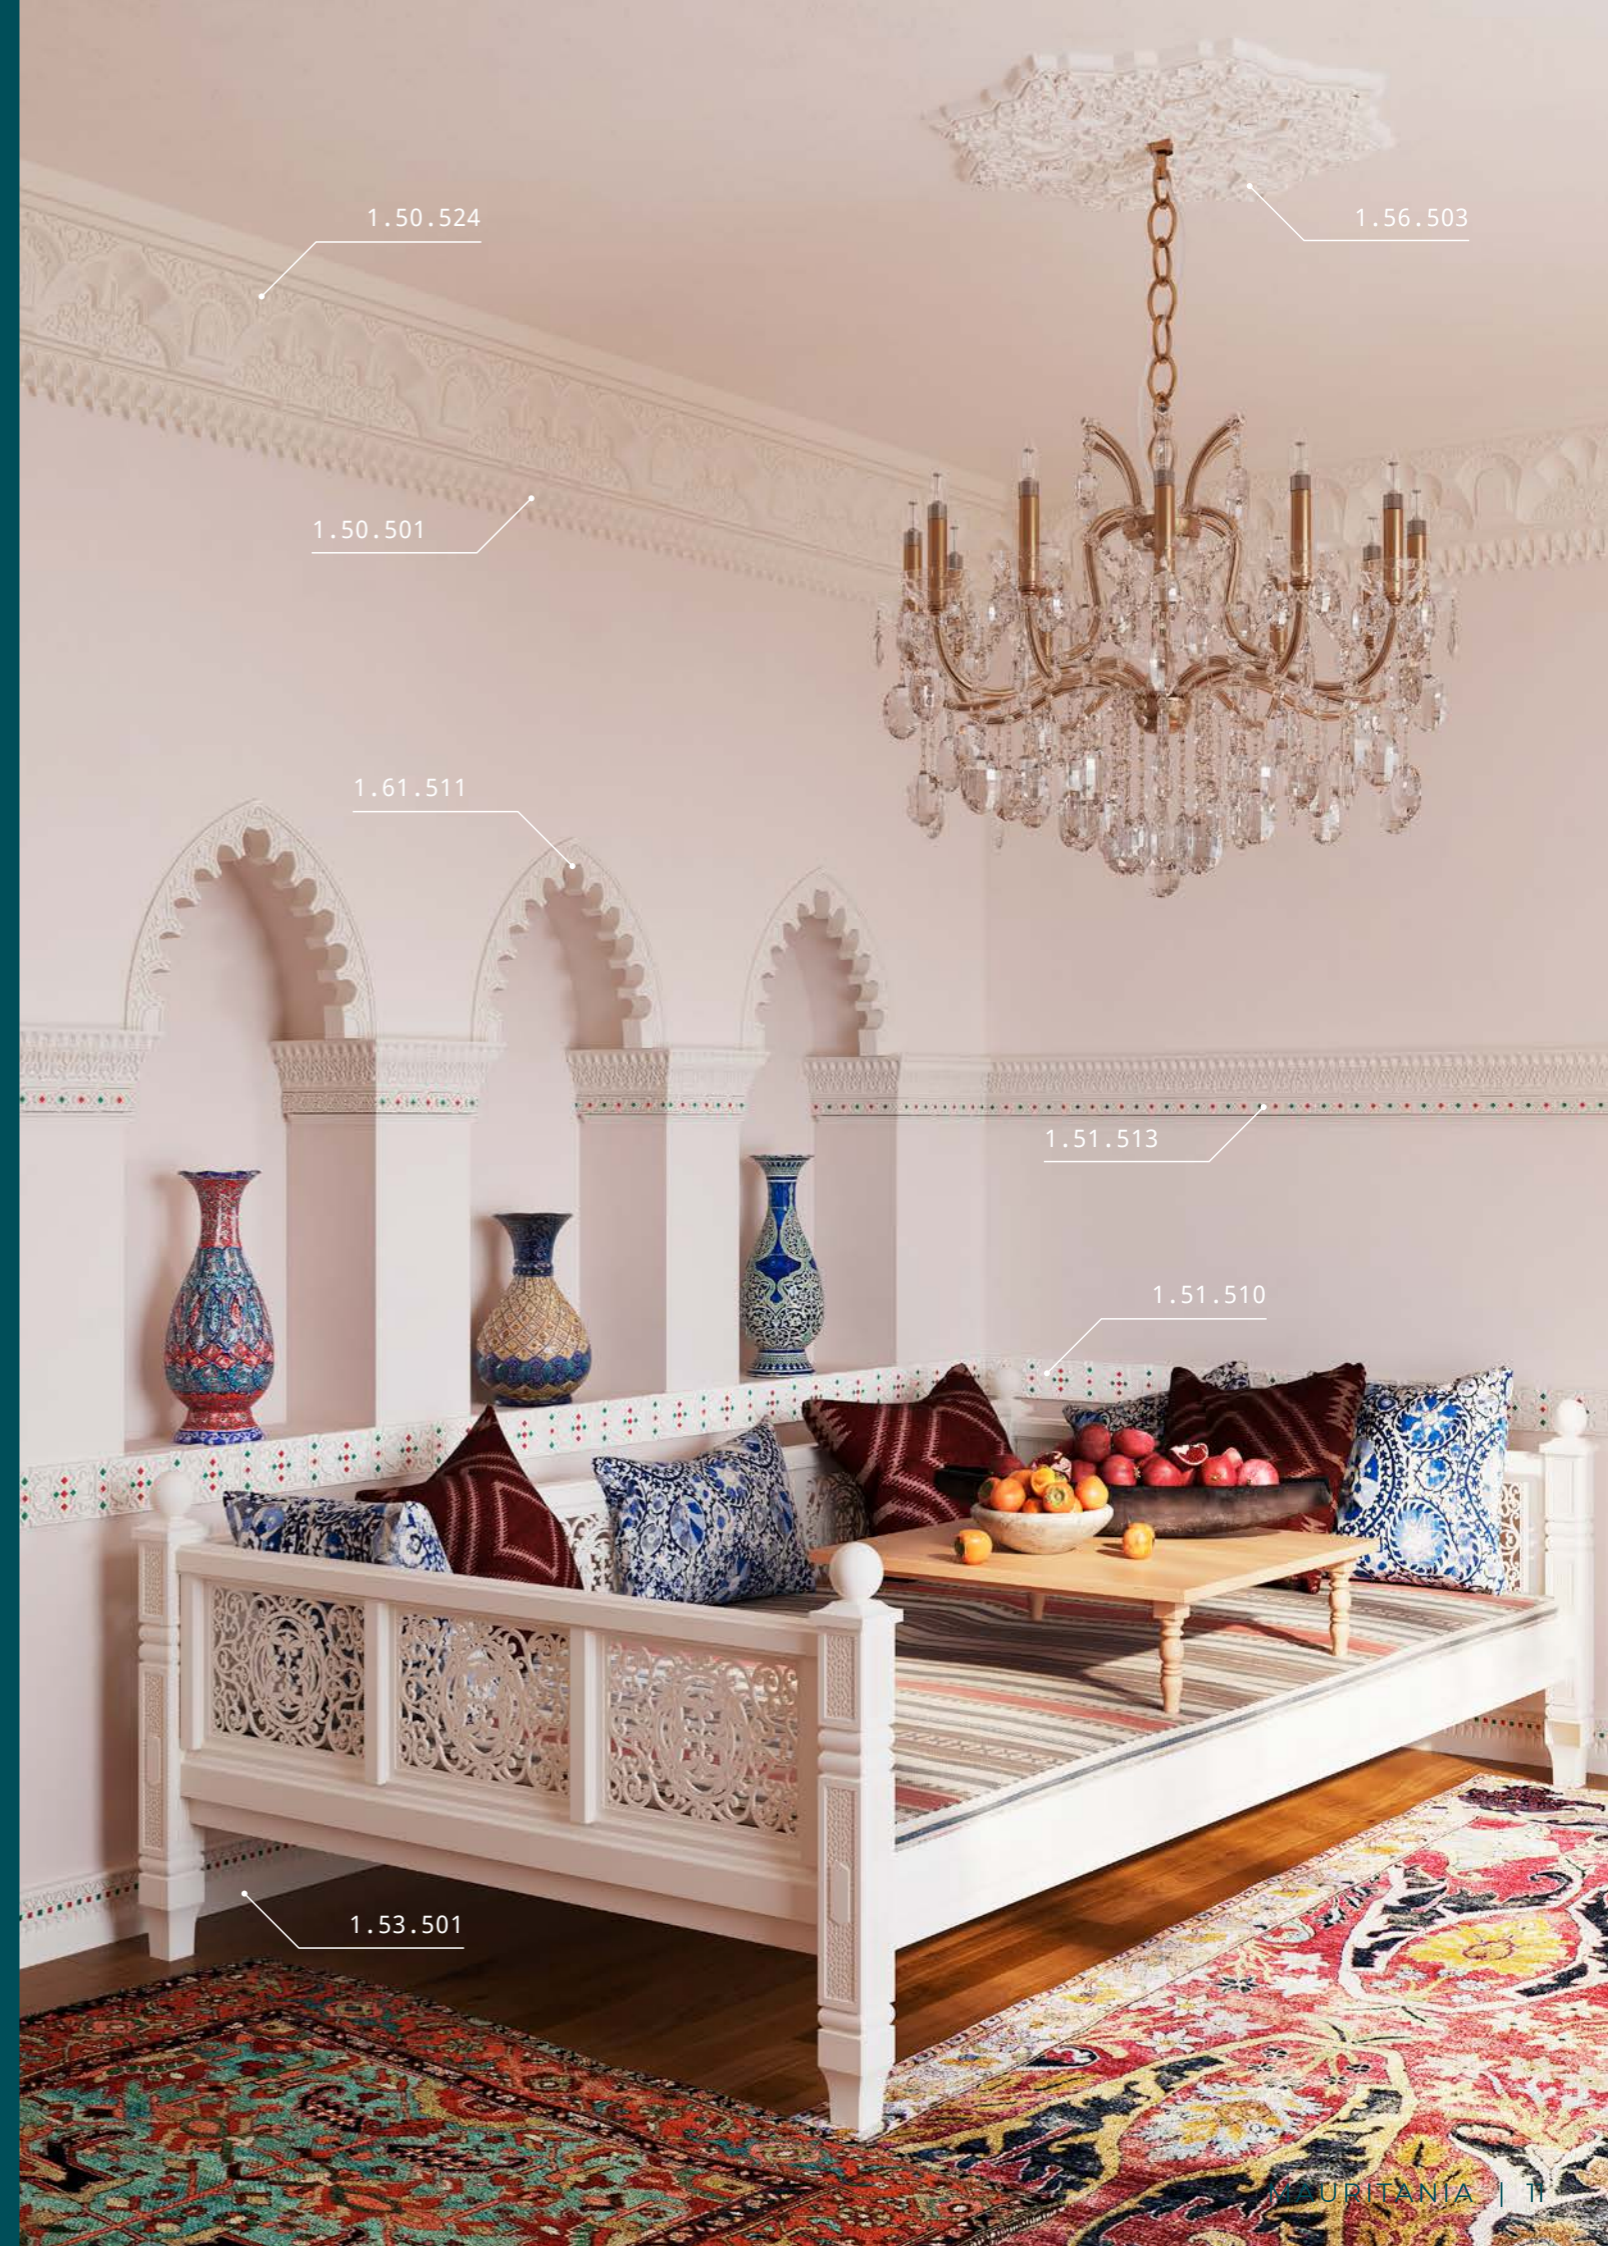

MOULDINGS

The products presented below (1.51.503, 1.51.504, 1.51.510 and 1.53.501) have special ornament sections, where it is easily possible to add standard mosaic tesserae of 10×10 mm into already painted artwork.