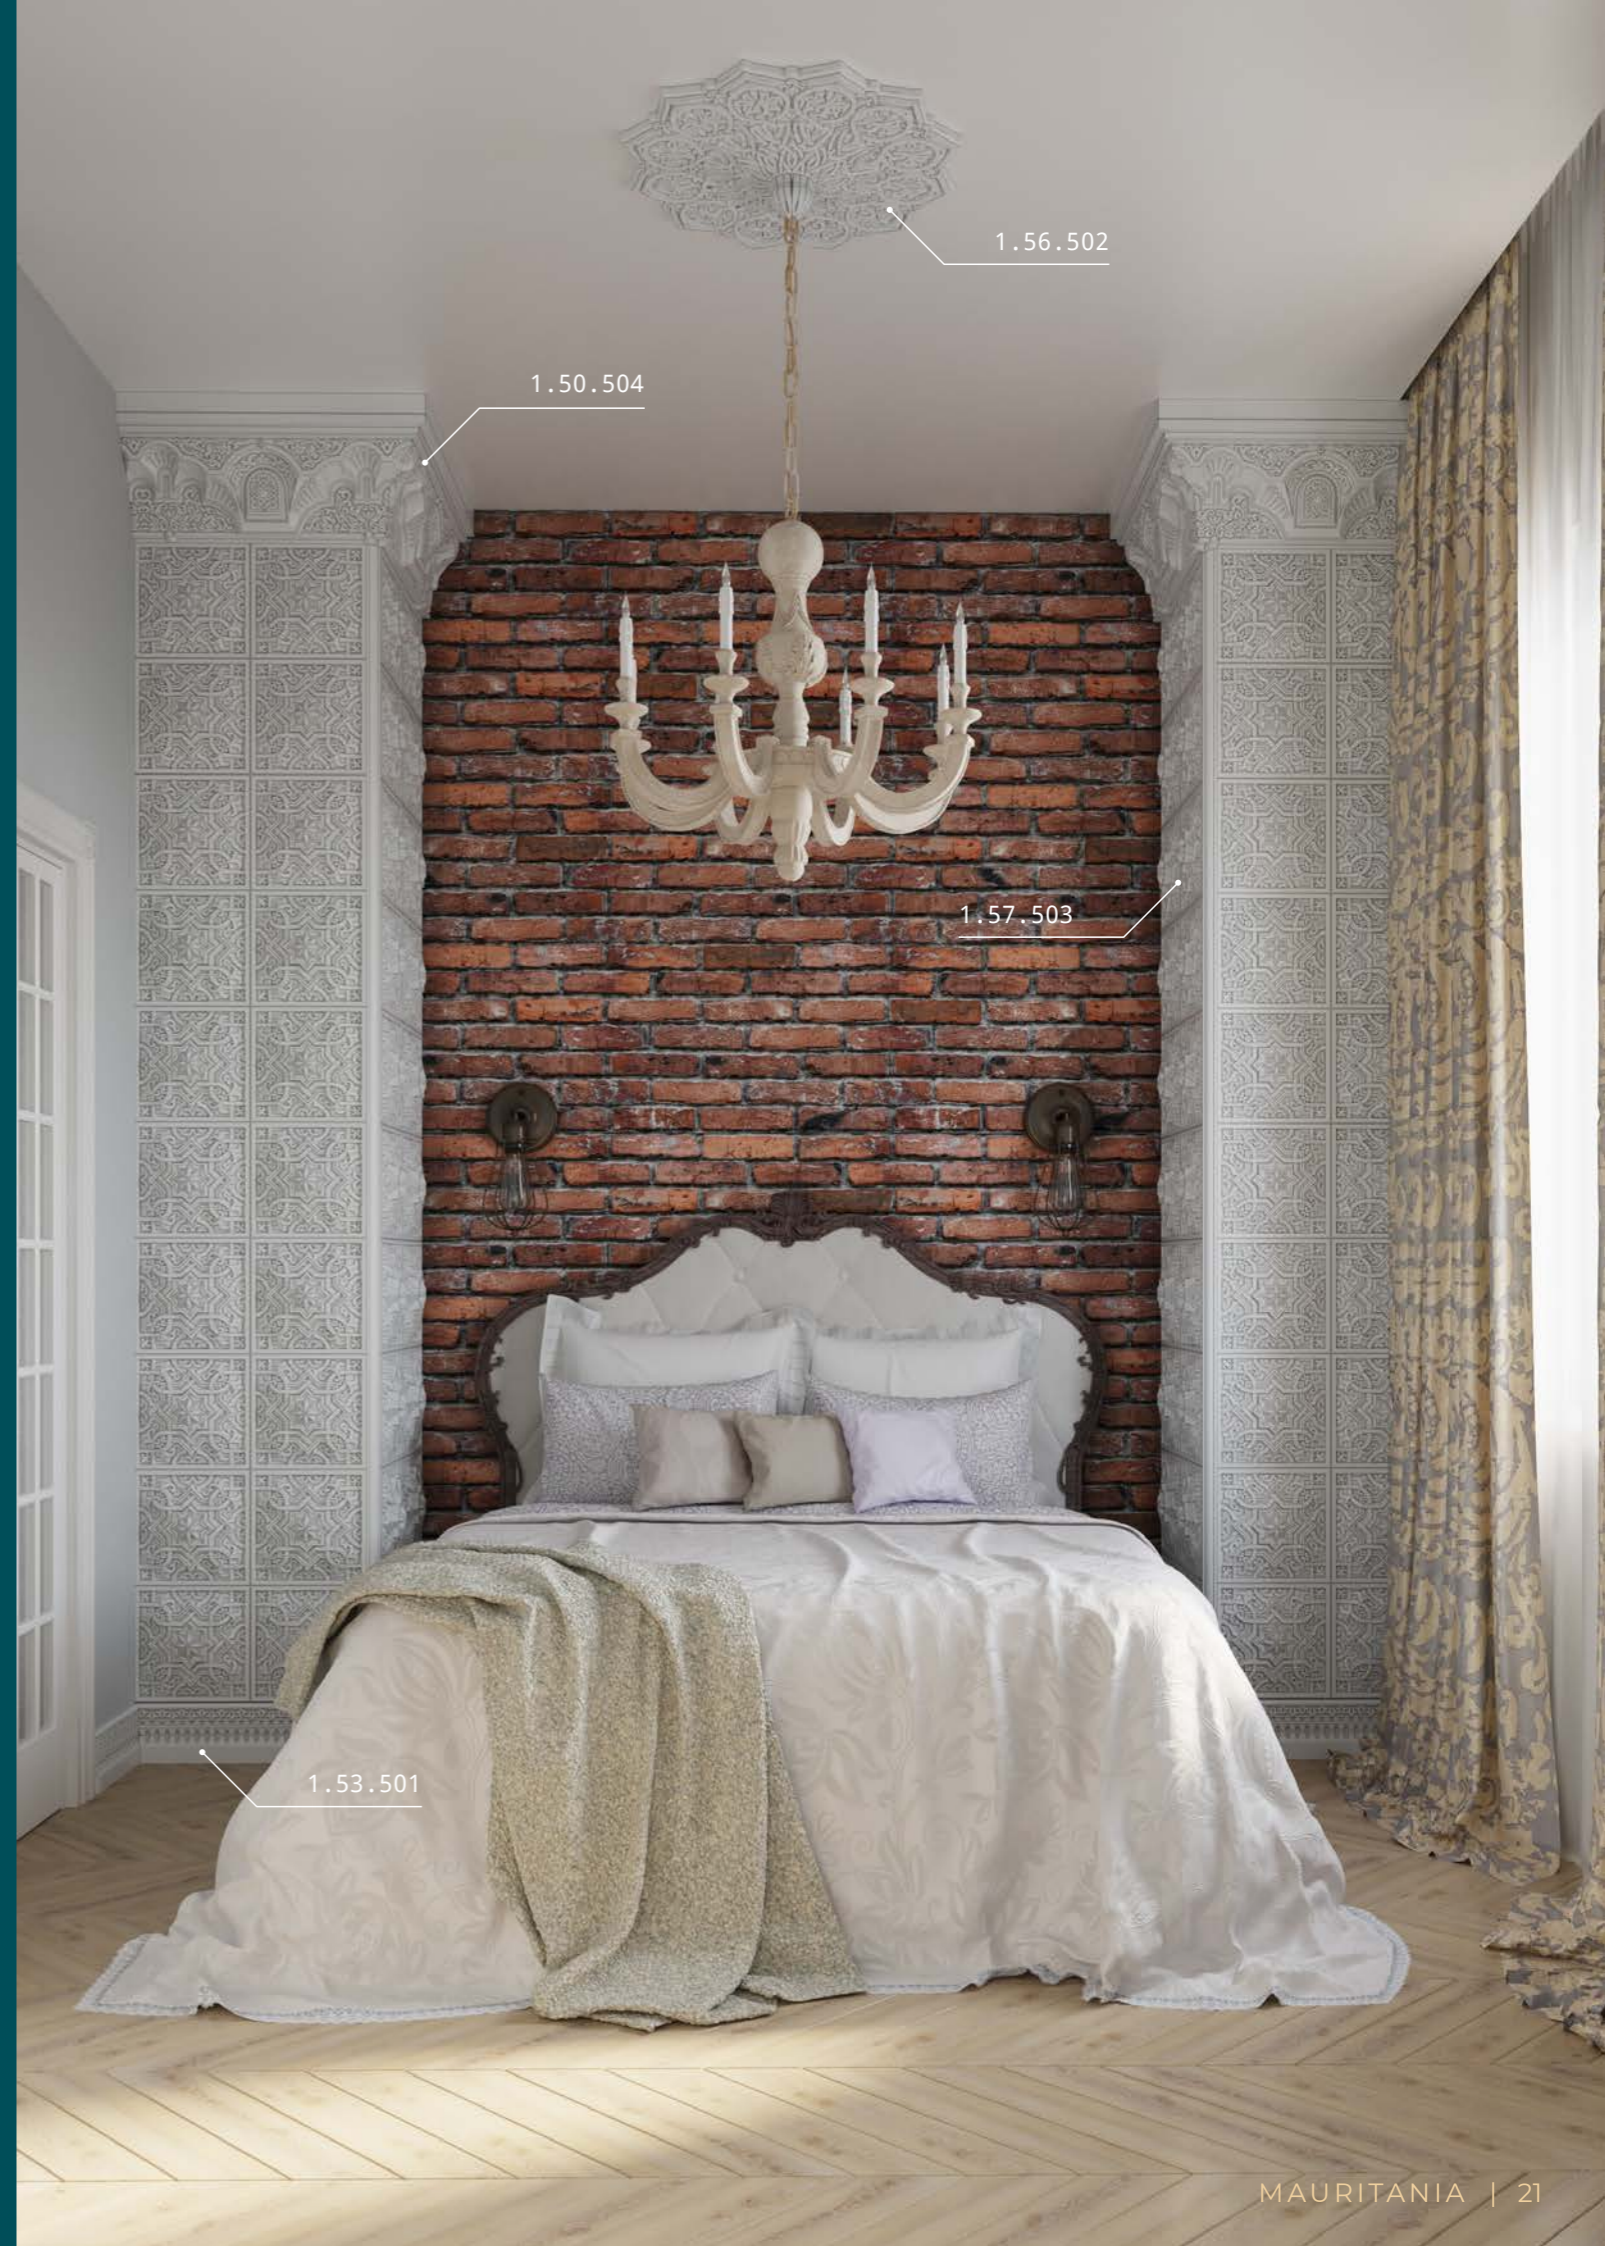

CEILING ROSES

Rose 1.56.502

Diameter 596 mm
Width 50 mm

Rose 1.56.501

Diameter 320 mm
Width 58 mm

Ornament 1.60.501

Height 166 mm
Depth 20 mm
Width 172 mm

WALL PANELS

Decorative panel 1.59.501

Height	400 mm
Depth	52 mm
Width	350 mm

Decorative panel 1.59.503

Height	500 mm
Depth	60 mm
Width	500 mm

Ornament 1.60.503

Height	92 mm
Depth	28 mm
Width	92 mm

1.59.501

1.51.513