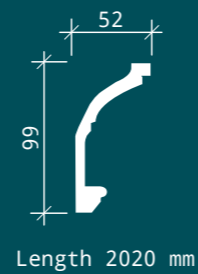

Cornice 1.50.524

Cornice 1.50.502

Cornice 1.50.503

Cornice 1.50.501

1.56.503

1.50.502

1.50.501

1.61.511

CEILING ROSES

Rose 1.56.502

Diameter 596 mm
Width 50 mm

Rose 1.56.501

Diameter 320 mm
Width 58 mm

Ornament 1.60.501

Height 166 mm
Depth 20 mm
Width 172 mm

WALL PANELS

Decorative panel 1.59.501

Height	400 mm
Depth	52 mm
Width	350 mm

Decorative panel 1.59.503

Height	500 mm
Depth	60 mm
Width	500 mm

Ornament 1.60.503

Height	92 mm
Depth	28 mm
Width	92 mm

1.59.501

1.51.513

Height	208 mm
Depth	24 mm
Width	250 mm

1.57.504

1.57.501

1.57.502

1.57.503

Collection creators
**Anton Lyubarev and
Elena Lyubareva**