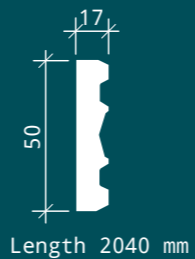

Moulding 1.51.504