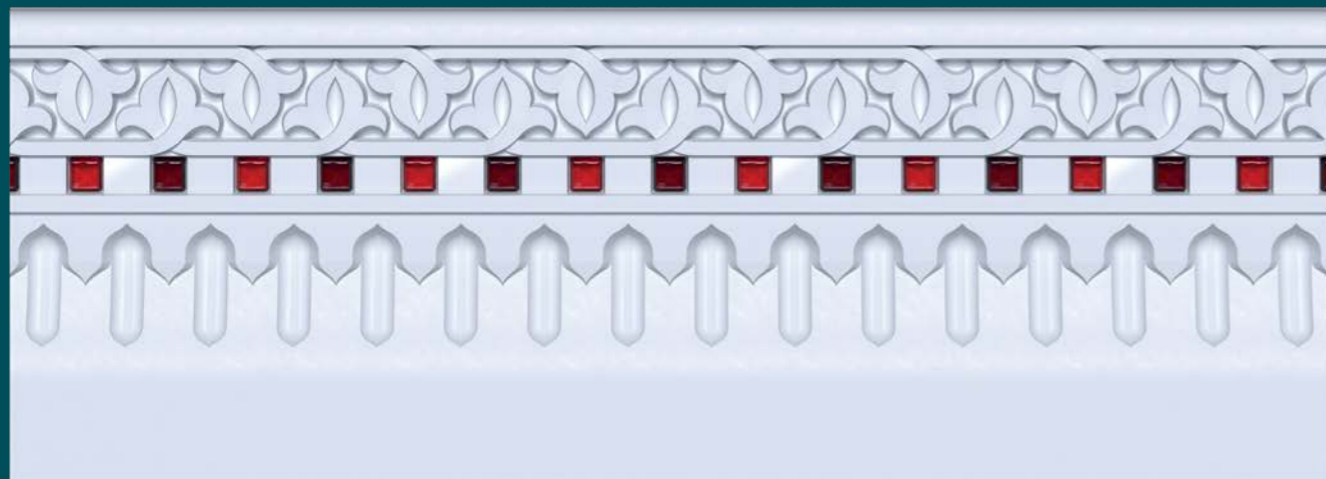

MOULDINGS

Moulding 1.51.502

Moulding 1.51.501

Moulding 1.51.510

Moulding 1.51.503

Moulding 1.51.504

MOULDINGS

The products presented below (1.51.503, 1.51.504, 1.51.510 and 1.53.501) have special ornament sections, where it is easily possible to add standard mosaic tesserae of 10×10 mm into already painted artwork.