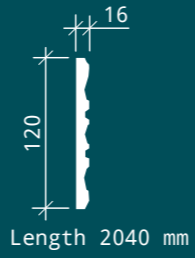

Moulding 1.51.510