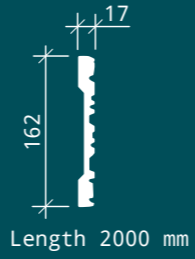

Moulding 1.51.501