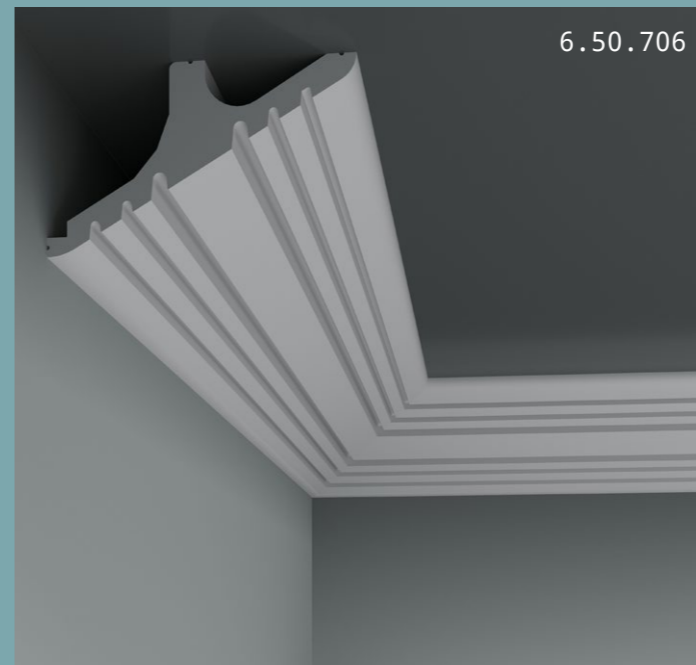

6.50.705

6.50.715

6.50.715

6.50.706 | 6.50.716* 

Length 2000 mm
 Width 78 mm
 Height 129 mm

6.50.706

6.50.706

6.50.716