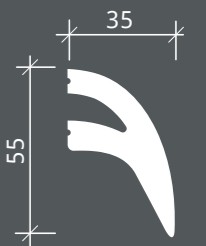

6.50.714

6.50.704

6.50.714

6.50.703

6.50.713

6.50.713

6.50.705 | 6.50.715* 

Length 2000 mm
 Width 64 mm
 Height 64 mm

6.50.716

1.50.710

Length	2000 mm
Width	250 mm
Height	100 mm

6.50.709 | 6.50.719* 

Length	2000 mm
Width	120 mm
Height	43 mm

6.50.708

Length	2000 mm
Width	50 mm
Height	40 mm

6.51.710* 

Length	2000 mm
Depth детали	35 mm
Height	55 mm

6.53.703

Length 2000 mm
Width 35 mm
Height 100 mm

6.53.704

Length 2000 mm
Width 40 mm
Height 120 mm

6.53.705

Length 2000 mm
Width 20 mm
Height 90 mm

6.53.702

Length 2000 mm
Width 25 mm
Height 70 mm

6.53.701

Length 2000 mm
Width 31 mm
Height 90 mm

6.50.706

6.51.704

Length	2000 mm
Depth детали	15 mm
Height	90 mm

6.51.702

Length	2000 mm
Depth детали	12 mm
Height	40 mm