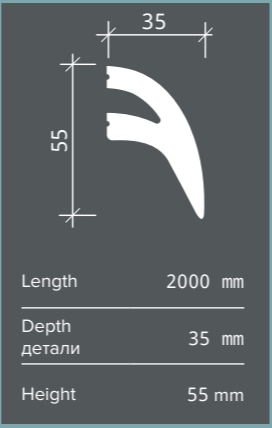

6.51.710*

* This product has an applied layer of reflective foil