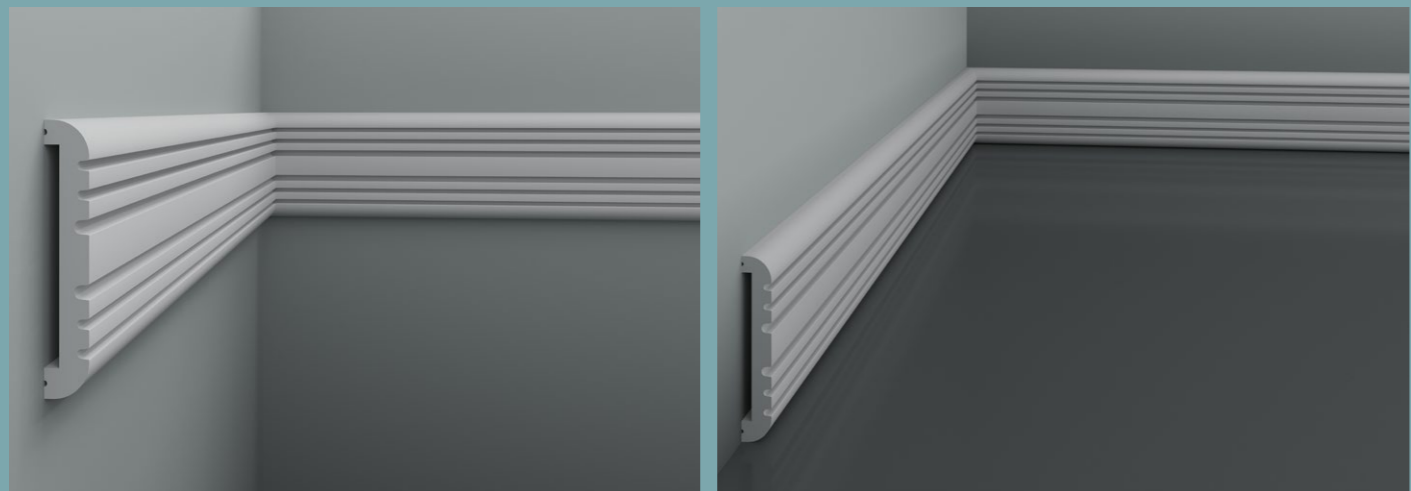

6.51.703

Length	2000 mm
Depth детали	12 mm
Height	60 mm

6.51.708

6.51.706

6.51.707

6.51.705

6.51.710* 

* This product has an applied layer of reflective foil