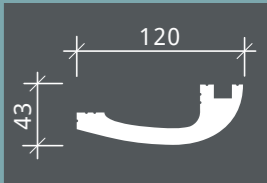

6.50.705

6.50.715

6.50.715

6.50.706 | 6.50.716* 

Length 2000 mm
 Width 78 mm
 Height 129 mm

6.50.706

6.50.706

6.50.716

6.50.716

1.50.710

Length	2000 mm
Width	250 mm
Height	100 mm

6.50.709 | 6.50.719* 

Length	2000 mm
Width	120 mm
Height	43 mm

6.50.708

Length	2000 mm
Width	50 mm
Height	40 mm

6.51.710* 

Length	2000 mm
Depth детали	35 mm
Height	55 mm

6.53.703

Length 2000 mm
Width 35 mm
Height 100 mm

6.53.704

Length 2000 mm
Width 40 mm
Height 120 mm

6.53.705

Length 2000 mm
Width 20 mm
Height 90 mm

6.53.702

Length 2000 mm
Width 25 mm
Height 70 mm

6.53.701

Length 2000 mm
Width 31 mm
Height 90 mm

6.50.706

6.51.704

Length	2000 mm
Depth детали	15 mm
Height	90 mm

6.51.702

Length	2000 mm
Depth детали	12 mm
Height	40 mm