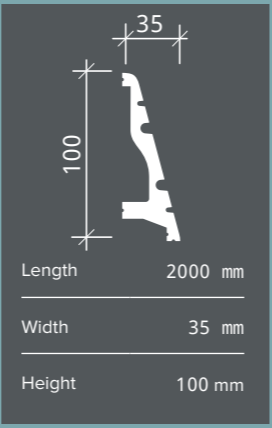

6.53.703

6.53.704

6.50.706

6.51.705

6.51.708

6.53.704