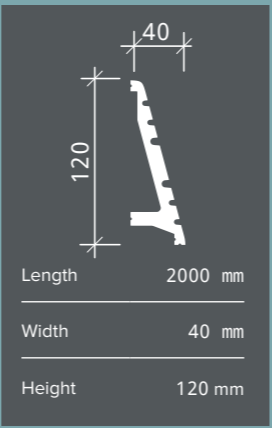

6.53.703

6.53.704

6.50.706

6.51.705

6.51.708

6.53.704