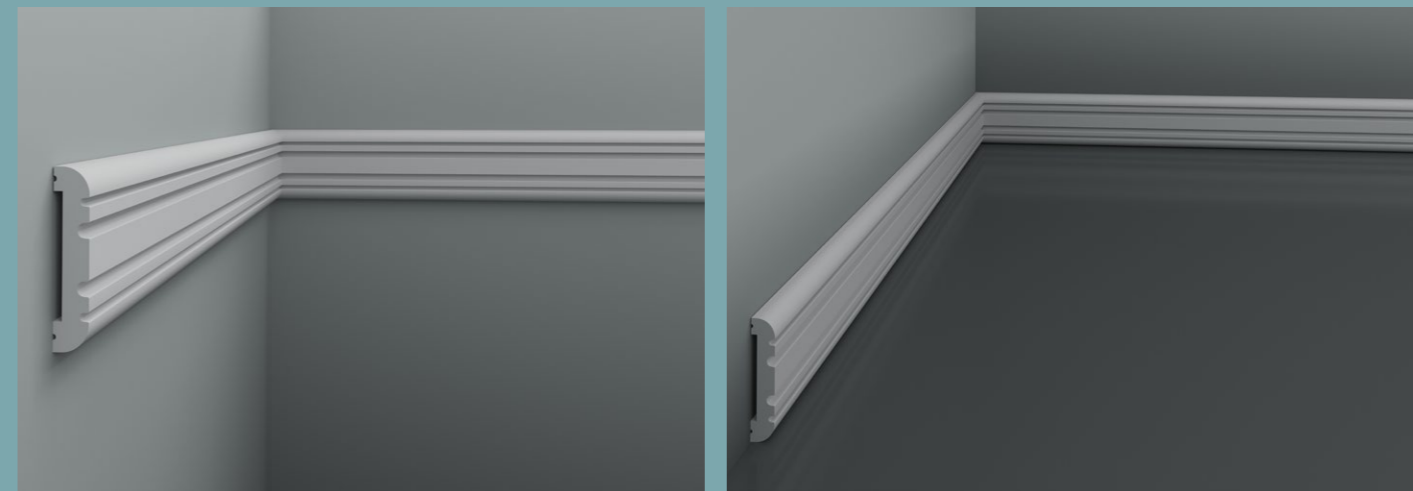

6.51.703

Length	2000 mm
Depth детали	12 mm
Height	60 mm

6.51.708

6.51.706

6.51.707

6.51.705

6.51.710* 

* This product has an applied layer of reflective foil