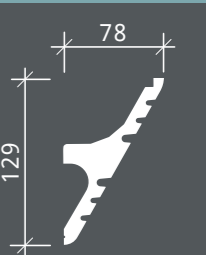

6.50.714

6.50.704

6.50.714

6.50.703

6.50.713

6.50.713

6.50.705 | 6.50.715* 

Length 2000 mm
 Width 64 mm
 Height 64 mm

6.50.705

6.50.715

6.50.715

6.50.706 | 6.50.716* 

Length 2000 mm
 Width 78 mm
 Height 129 mm

6.50.706

6.50.706

6.50.716

6.50.716

1.50.710

Length	2000 mm
Width	250 mm
Height	100 mm

6.50.709 | 6.50.719* 

Length	2000 mm
Width	120 mm
Height	43 mm

6.50.708

Length	2000 mm
Width	50 mm
Height	40 mm

6.51.710* 

Length 2000 mm
Width 25 mm
Height 70 mm

6.53.701

Length 2000 mm
Width 31 mm
Height 90 mm

6.50.706

6.51.704

Length	2000 mm
Depth детали	15 mm
Height	90 mm

6.51.702

Length	2000 mm
Depth детали	12 mm
Height	40 mm