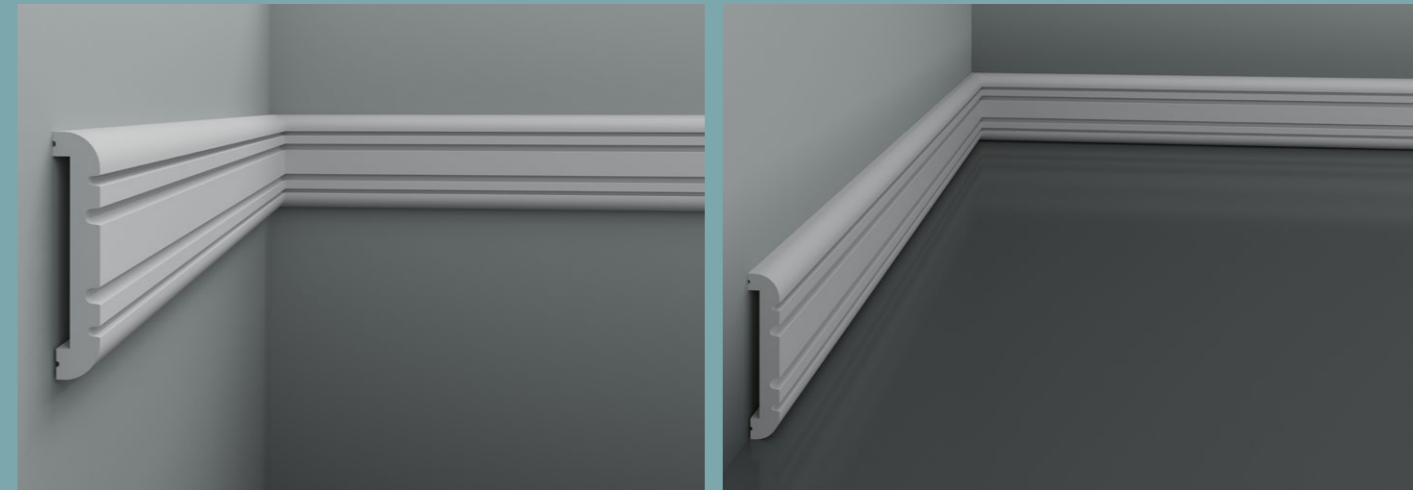

6.51.703

Length	2000 mm
Depth детали	12 mm
Height	60 mm

6.51.708

6.51.706

6.51.707

6.51.705

6.51.710* 

* This product has an applied layer of reflective foil