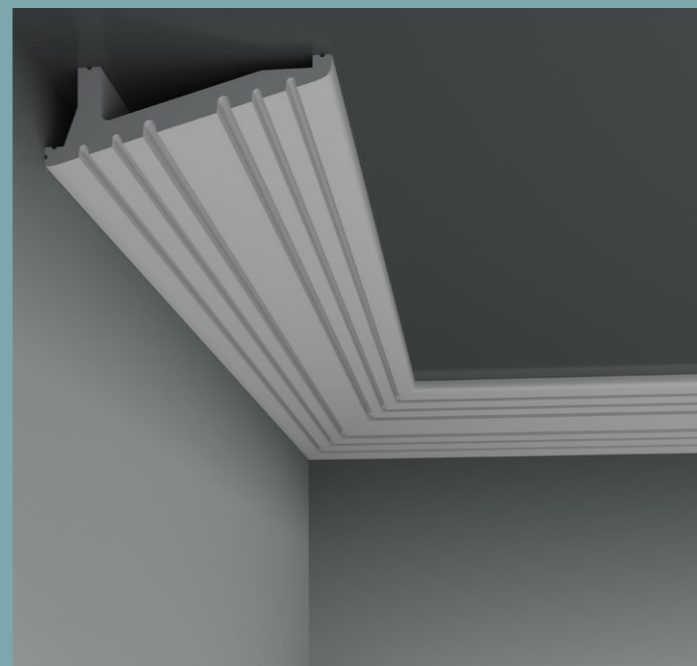

Length	2000 mm
Depth детали	35 mm
Height	55 mm

6.53.703

Length 2000 mm
Width 35 mm
Height 100 mm

6.53.704

Length 2000 mm
Width 40 mm
Height 120 mm

6.53.705

Length 2000 mm
Width 20 mm
Height 90 mm

6.53.702